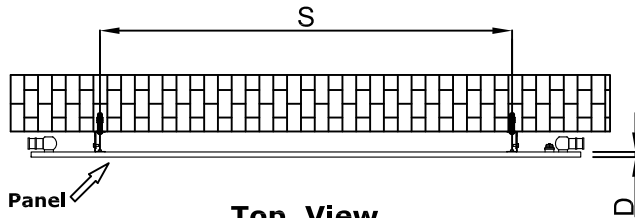

Product Name	Product Code	Height	Width	Thickness	Plumbing Axes Center to Center	Hanger Axes Horizontal	Hanger to Bottom of the Product	Hanger Axes Vertical	Water Volume	Empty Weight	Thermal Output Watt - BTU/hr (Δ50°)
		H	W	D	C	S	F	G	-	-	
		mm	mm	mm	mm	mm	mm	mm	L	kg	
SLIMLINE 1170 X 500	RND-SLN11705	1170	500	13	50	240	907	600	1.6	14.1	770 - 2625
SLIMLINE 1470 X 500	RND-SLN14705	1470	500	13	50	240	1147	780	2.0	17.5	968 - 3301
SLIMLINE 1770 X 500	RND-SLN17705	1770	500	13	50	240	1387	900	2.4	20.9	1165 - 3973

# SLIMLINE - 600

Front View

Side View

Back View

Top View

- Horizontal Mounting
- Optional Ral Color Selection
- Max Operational Pressure: 6 Bar
- Inlet/Outlet: 1/2" Female Pipe Thread
- All Dimensions are in mm

## SUPPLIED INSTALLATION ACCESSORIES

Product Name	Product Code	Height	Width	Thickness	Plumbing Axes Center to Center	Hanger Axes Horizontal	Hanger to Bottom of the Product	Hanger Axes Vertical	Water Volume	Empty Weight	Thermal Output
		H	W	D	C	S	F	G			
		mm	mm	mm	mm	mm	mm	mm			
<b>SLIMLINE 600x400</b>	<b>RND-SLN06004</b>	600	400	13	410	240	420	240	0.7	6.8	316 - 1077
<b>SLIMLINE 600x600</b>	<b>RND-SLN06006</b>	600	600	13	610	420	420	240	1	9.5	474 - 1618
<b>SLIMLINE 600x800</b>	<b>RND-SLN06008</b>	600	800	13	810	450	420	240	1.3	12.2	631 - 2154
<b>SLIMLINE 600x1000</b>	<b>RND-SLN06010</b>	600	1000	13	1010	660	420	240	1.6	14.9	790 - 2695
<b>SLIMLINE 600x1200</b>	<b>RND-SLN06012</b>	600	1200	13	1210	940	420	240	1.9	17.6	947 - 3231
<b>SLIMLINE 600x1400</b>	<b>RND-SLN06014</b>	600	1400	13	1410	1050	420	240	2.3	20.3	1106 - 3772