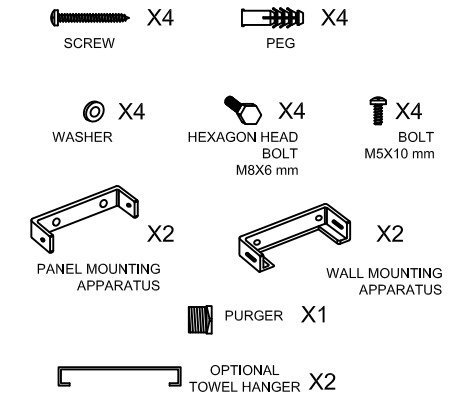

SUPPLIED INSTALLATION ACCESSORIES