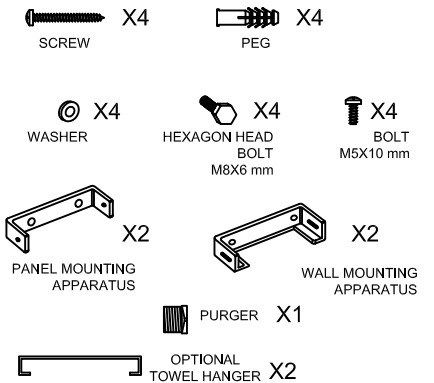

SLIMLINE - 300

SUPPLIED INSTALLATION ACCESSORIES

TOWEL HANGER OPTIONS

- -Vertical Mounting
- -Optional Chromium Coated Towel Hanger: (RND-SLNTR03S : SLIMLINE RADIATOR CHROME 300 TOWEL BAR)
- -Optional Ral Color Selection
- -Max Operational Pressure: 6 Bar
- -Inlet/Outlet: 1/2" Female Pipe Thread
- -All Dimensions are in mm

Product Name	Product Code	Height	Width	Thickness	Plumbing Axes Center to Center	Hanger Axes Horizontal	Hanger to Bottom of the Product	Hanger Axes Vertical	Water Volume	Empty Weight	Thermal Output	
		H	W	D	C	S	F	G	-	-	Watt - BTU/hr (Δ50°)	
		mm	mm	mm	mm	mm	mm	mm	mm	L		kg
SLIMLINE 470 X 300	RND-SLN04703	470	300	13	50	175	392	240	0.4	4.0	185 - 631	
SLIMLINE 770 X 300	RND-SLN07703	770	300	13	50	175	572	360	0.6	6.1	304 - 1036	
SLIMLINE 1170 X 300	RND-SLN11703	1170	300	13	50	175	877	600	0.9	8.8	462 - 1576	
SLIMLINE 1470 X 300	RND-SLN14703	1470	300	13	50	175	1117	720	1.2	10.8	581 - 1981	
SLIMLINE 1770 X 300	RND-SLN17703	1770	300	13	50	175	1357	840	1.4	12.9	700 - 2385