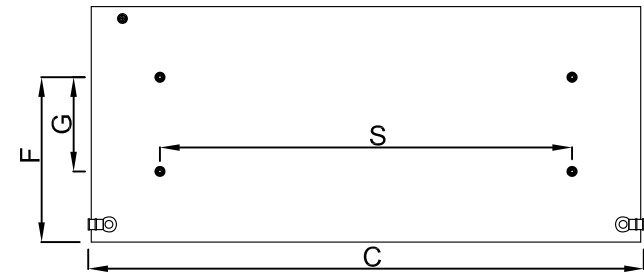

Product Name	Product Code	Height	Width	Thickness	Plumbing Axes Center to Center	Hanger Axes Horizontal	Hanger to Bottom of the Product	Hanger Axes Vertical	Water Volume	Empty Weight	Thermal Output Watt - BTU/hr (Δ50°)
		H	W	D	C	S	F	G	-	-	
		mm	mm	mm	mm	mm	mm	mm	L	kg	
SLIMLINE 1170 X 500	RND-SLN11705	1170	500	13	50	240	907	600	1.6	14.1	770 - 2625
SLIMLINE 1470 X 500	RND-SLN14705	1470	500	13	50	240	1147	780	2.0	17.5	968 - 3301
SLIMLINE 1770 X 500	RND-SLN17705	1770	500	13	50	240	1387	900	2.4	20.9	1165 - 3973

# SLIMLINE - 600

Front View

Side View

Back View

Top View

- Horizontal Mounting
- Optional Ral Color Selection
- Max Operational Pressure: 6 Bar
- Inlet/Outlet: 1/2" Female Pipe Thread
- All Dimensions are in mm