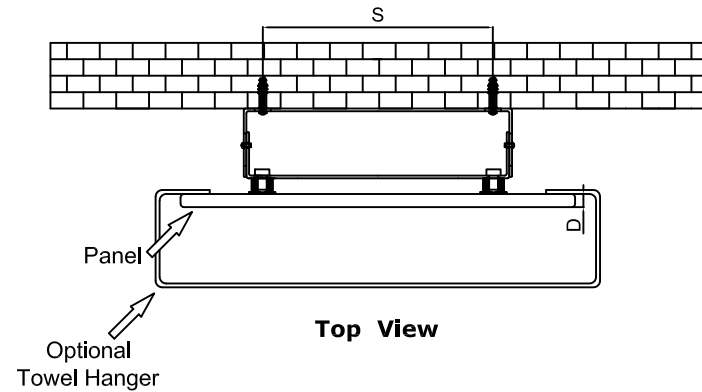

SLIMLINE - 500