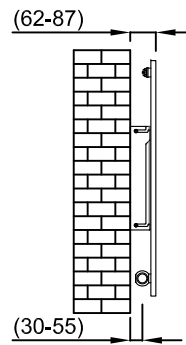

Product Name	Product Code	Height	Width	Thickness	Plumbing Axes Center to Center	Hanger Axes Horizontal	Hanger to Bottom of the Product	Hanger Axes Vertical	Water Volume	Empty Weight	Thermal Output Watt - BTU/hr (Δ50°)
		H	W	D	C	S	F	G	-	-	
		mm	mm	mm	mm	mm	mm	mm	L	kg	
<b>SLIMLINE 1170 X 400</b>	<b>RND-SLN11704</b>	1170	400	13	50	175	877	600	1.3	11.4	616 - 2101
<b>SLIMLINE 1470 X 400</b>	<b>RND-SLN14704</b>	1470	400	13	50	175	1117	720	1.6	14.1	774 - 2640
<b>SLIMLINE 1770 X 400</b>	<b>RND-SLN17704</b>	1770	400	13	50	175	1357	840	1.9	16.9	932 - 3178

## SUPPLIED INSTALLATION ACCESSORIES

-Vertical Mounting
-Optional Chromium Coated Towel Hanger: (RND-SLNTR05S : SLIMLINE RADIATOR CHROME 500 TOWEL BAR)
-Optional Ral Color Selection
-Max Operational Pressure: 6 Bar
-Inlet/Outlet: 1/2" Female Pipe Thread
-All Dimensions are in mm

Product Name	Product Code	Height	Width	Thickness	Plumbing Axes Center to Center	Hanger Axes Horizontal	Hanger to Bottom of the Product	Hanger Axes Vertical	Water Volume	Empty Weight	Thermal Output Watt - BTU/hr (Δ50°)
		H	W	D	C	S	F	G	-	-	
		mm	mm	mm	mm	mm	mm	mm	L	kg	
SLIMLINE 1170 X 500	RND-SLN11705	1170	500	13	50	240	907	600	1.6	14.1	770 - 2625
SLIMLINE 1470 X 500	RND-SLN14705	1470	500	13	50	240	1147	780	2.0	17.5	968 - 3301
SLIMLINE 1770 X 500	RND-SLN17705	1770	500	13	50	240	1387	900	2.4	20.9	1165 - 3973

# SLIMLINE - 600

Front View

Side View

Back View

Top View

- Horizontal Mounting
- Optional Ral Color Selection
- Max Operational Pressure: 6 Bar
- Inlet/Outlet: 1/2" Female Pipe Thread
- All Dimensions are in mm