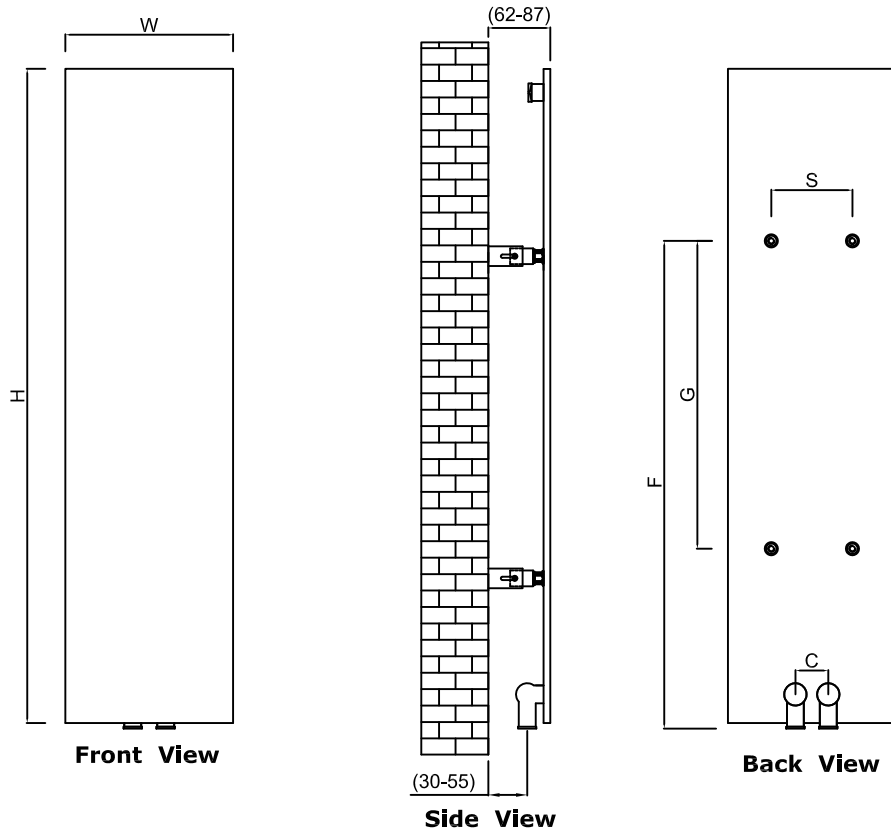

# SLIMLINE - 300

Top View

## TOWEL HANGER OPTIONS

- Vertical Mounting
- Optional Chromium Coated Towel Hanger: (RND-SLNTR03S : SLIMLINE RADIATOR CHROME 300 TOWEL BAR)
- Optional Ral Color Selection
- Max Operational Pressure: 6 Bar
- Inlet/Outlet: 1/2" Female Pipe Thread
- All Dimensions are in mm

Product Name	Product Code	Height	Width	Thickness	Plumbing Axes Center to Center	Hanger Axes Horizontal	Hanger to Bottom of the Product	Hanger Axes Vertical	Water Volume	Empty Weight	Thermal Output
		H	W	D	C	S	F	G	-	-	Watt - BTU/hr (Δ50°)
		mm	mm	mm	mm	mm	mm	mm	mm	L	
<b>SLIMLINE 470 X 300</b>	<b>RND-SLN04703</b>	470	300	13	50	175	392	240	0.4	4.0	185 - 631
<b>SLIMLINE 770 X 300</b>	<b>RND-SLN07703</b>	770	300	13	50	175	572	360	0.6	6.1	304 - 1036
<b>SLIMLINE 1170 X 300</b>	<b>RND-SLN11703</b>	1170	300	13	50	175	877	600	0.9	8.8	462 - 1576
<b>SLIMLINE 1470 X 300</b>	<b>RND-SLN14703</b>	1470	300	13	50	175	1117	720	1.2	10.8	581 - 1981
<b>SLIMLINE 1770 X 300</b>	<b>RND-SLN17703</b>	1770	300	13	50	175	1357	840	1.4	12.9	700 - 2385