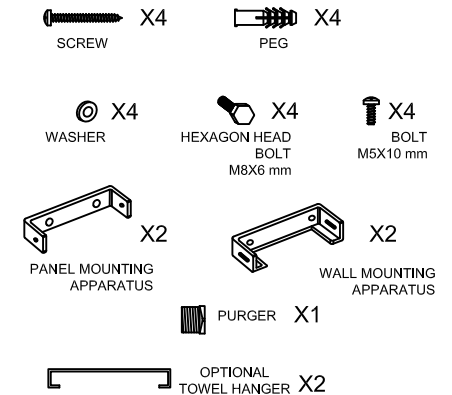

SUPPLIED INSTALLATION ACCESSORIES