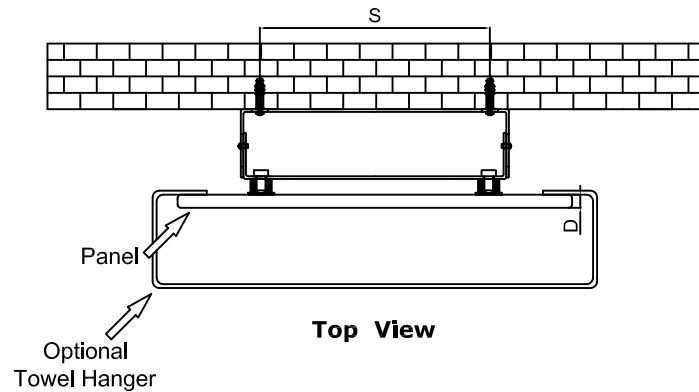

SLIMLINE - 300

Top View

SUPPLIED INSTALLATION ACCESSORIES